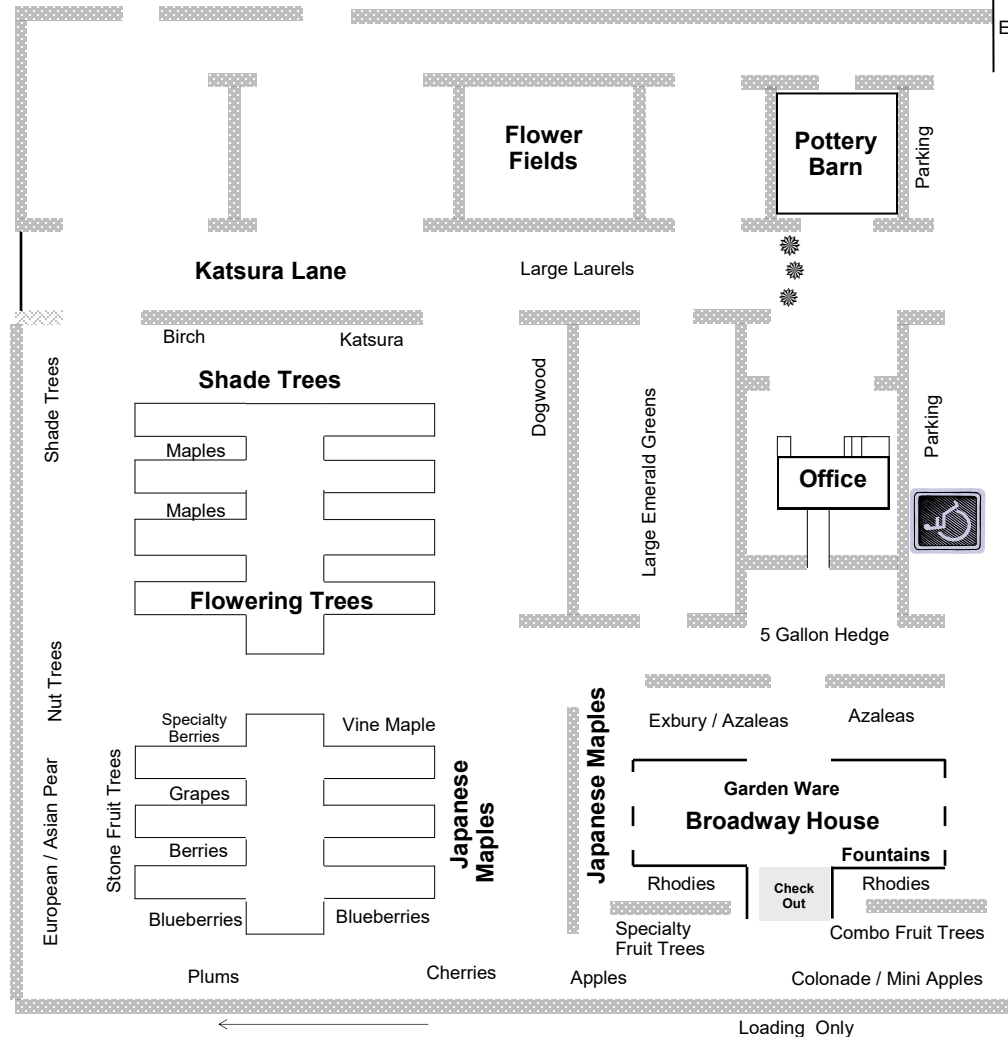

- Loading areas at all checkouts
- Information Desk at corner of Aisles 16 & 19 (open seasonally)
- Large trees: Take the price tag off and present to cashier.
- For plant information: Look inside mailboxes
- 2 Pot Recycle bins located east of bulk bins & east of office.

Main Entrance

To South Parking Lot / South Entrance